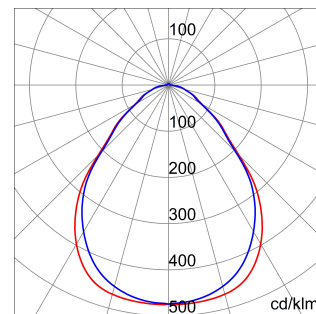

PHOTOMETRIC DISTRIBUTION

TECHNICAL SYMBOLOGY

IP

IP20 - IP40

IK

IK03

GWT

650 °C