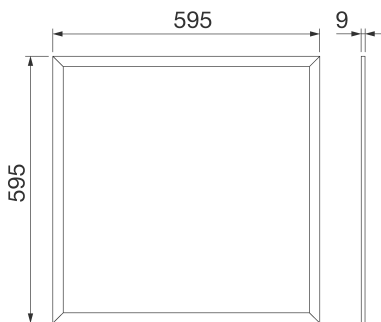

ELIA PL is a LED lowbay for lighting offices, available in square or rectangular versions with a frame in white powder-coated die-cast aluminium and two types of PMMA shield, a high-efficiency micro-prism version with a UGR of less than 19 and an opal version with an UGR of 22. ELIA PL can be flush-mounted in false ceilings with standard panels, or alternatively, can be ceiling or suspension-mounted using the accessories provided separately. The family of products is available with a colour temperature of 3,000K (warm white) or 4,000K (neutral white), a colour rendering index of more than 80 or more than 90 and a separate electronic power supply supplied as part of a kit, in On/Off or DALI versions. ELIA PL is easy to install thanks to the reduced weight of the device and the connector for electrical wiring which enables connection to the remote power supply.

### DIMENSIONAL