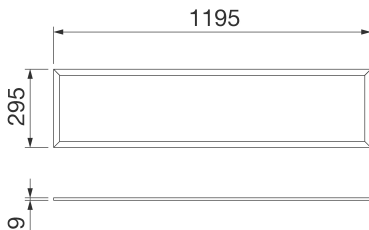

DIMENSIONAL