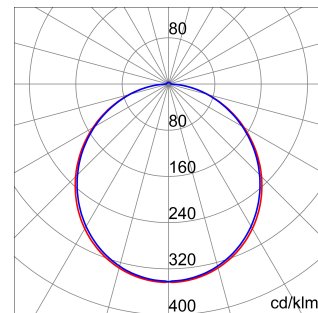

PHOTOMETRIC DISTRIBUTION

TECHNICAL SYMBOLOGY

IP

IP20 - IP40

IK

IK03

GWT

650 °C