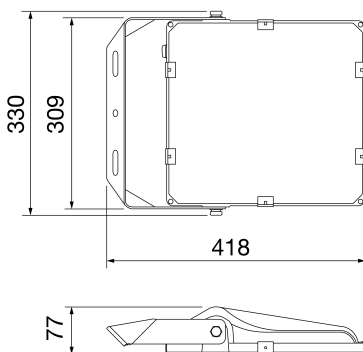

DIMENSIONAL