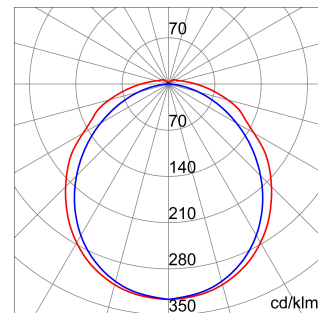

DIMENSIONAL

PHOTOMETRIC DISTRIBUTION

TECHNICAL SYMBOLOGY

IK

IK08

IP66

850 °C