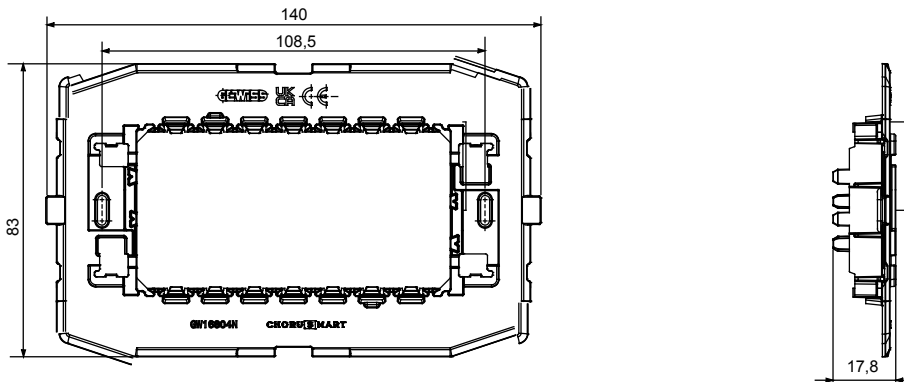

Support for fixing modular devices of the ChoruSmart residential series, made of technopolymer with ribenhanced structure that guarantees high performance. Suitable for flush-mount or wall-mount boxes, equipped with screw fixing systems.  
The convenient front coupling/disconnect system of ChoruSmart modular devices also allows you to house modular devices with 1/2, 1, 2 and 3 modules.

Omschrijving	4 modules	Kenmerken	Halogeenvrij
Bevestiging	2 schroeven (inbegrepen)	Voor doos	4 modules
Gloedraadtest	650 °C	Thermodruk met kogel	70 °C
Standaard	EN 60669-1	Comptabiliteit	For EGO SMART-plaat (ook compatibel met EGO en andere ChoruSmart-platen)
Electrocod	0121		

### DIMENSIONAL