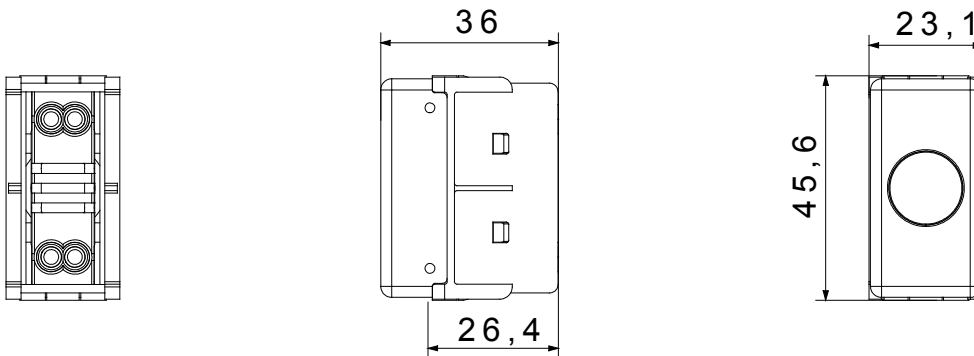

The System modular devices allow the creation of an infinite combination of devices and plates, thanks to a complete range that covers all design, functional and installation needs. Colours and finishes: bright and versatile glossy white, and elegant and classy satin black. Ideal for flush-mounted solutions (for rectangular or square boxes), surface-mounted solutions and special applications. The range includes control units, socket-outlets, breakers, indicators, connectors and devices for the control, safety and comfort of the home. The material is supplied without lamp. Compatible lamp: Cartridge lamp S6x31mm and S6.3x28mm (max 2W)

### DIMENSIONS