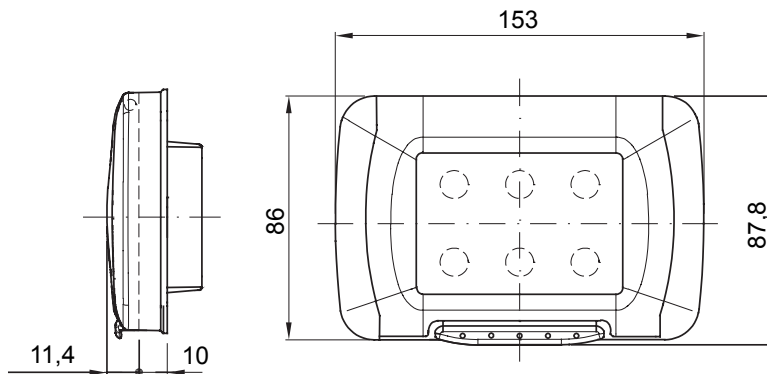

The technopolymer plates, available in two different shapes, Top System and Virna, and in 14 colour shades are the ideal solution for every installation. Top System: classic forms, resistant materials. A line of simple, functional plates that can enhance every environment, bringing harmony and beauty to the entire home. Virna: plates with unmistakable modern style, created to meet the needs of contemporary design. The elegance of the rectangular form is enhanced by the lightness and simplicity of the lines which surround the command buttons. All SYSTEM domestic series plates use the same supports, without the need for additional adapters. The range also includes blank plates, contour plates and watertight plates (degree of protection IP55 with closed lid and with installation on smooth, waterproof walls without grooves i.e. smooth tiles, marble).

Description	4 modules	Couleur	Noir toner
Couleur plaques	Noir	Type couvercle	Avec membrane
Couleur de porte	Transparent	Pour boîte à encastrer	GW24404, GW24404PM
Indice de protection	IP55	Classe isolement	II
Résistance aux chocs	IK07	Test du fil incandescent	650 °C
Thermopression avec bille	70 °C	Norme	EN 60669-1
Température d'installation	-25 +60 °C	Electrocod	0110

DIMENSIONS

SYMBOLE TECHNIQUE

IP

IP55

II

IK

IK07

GWT