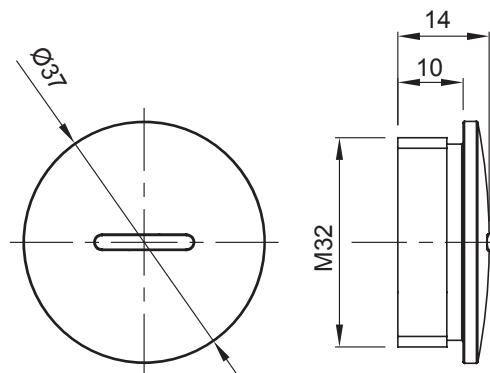

Colour	Grey RAL 7035	IP degree	IP65
Material	Nylon	Pitch	M32
Electrocod	36B		

DIMENSIONAL

TECHNICAL SYMBOLOGY

IP

IP65