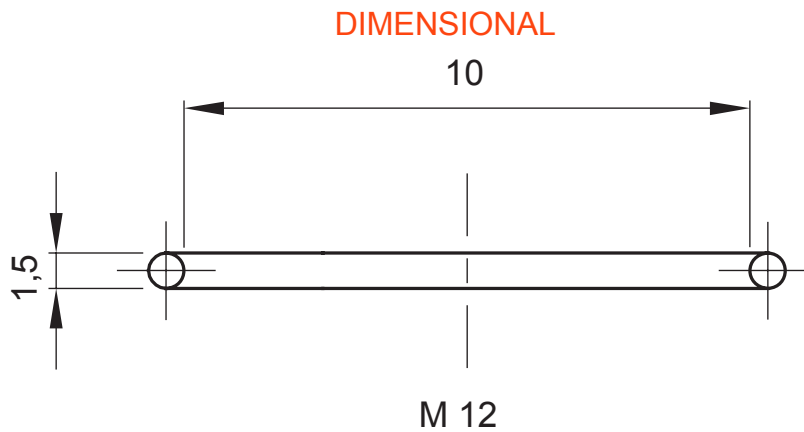

Colour	Grey RAL 7035	IP degree	IP65
Material	Nylon	Pitch	PG48
Electrocod	36B		

TECHNICAL SYMBOLOGY

IP

IP65