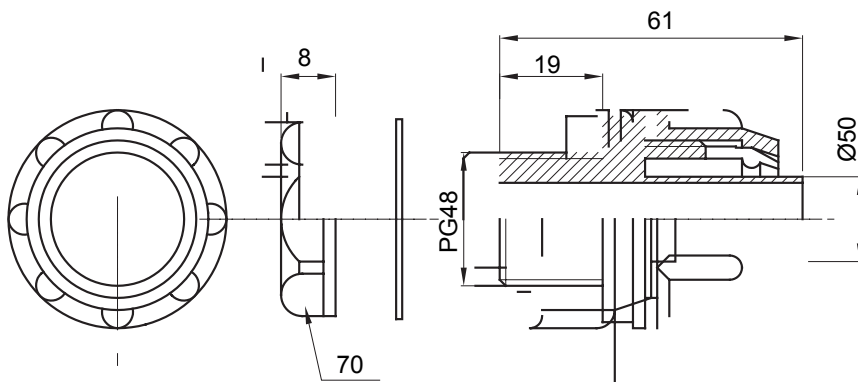

Straight and revolving coupling device for sheath with IP54 protection degree.

Colour	Grey RAL 7035	IP degree	IP54
PG pitch	48	Sheath Ø (mm)	50
Type	Fixed	Electrocod	210

### DIMENSIONAL