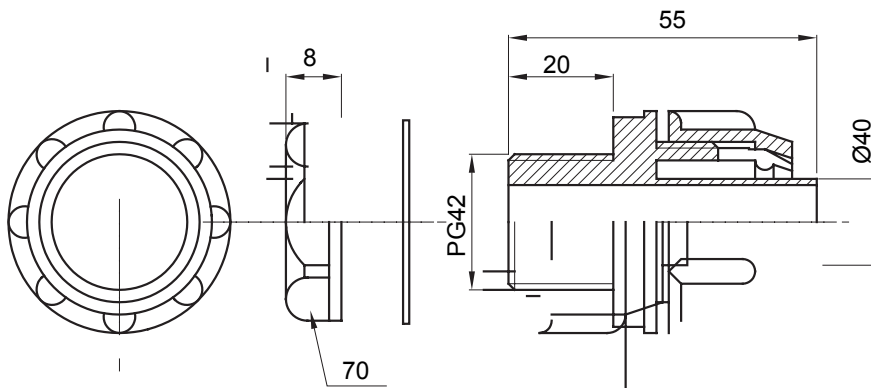

Straight and revolving coupling device for sheath with IP54 protection degree.

Colour	Grey RAL 7035	IP degree	IP54
PG pitch	42	Sheath Ø (mm)	40
Type	Fixed	Electrocod	210

### DIMENSIONAL