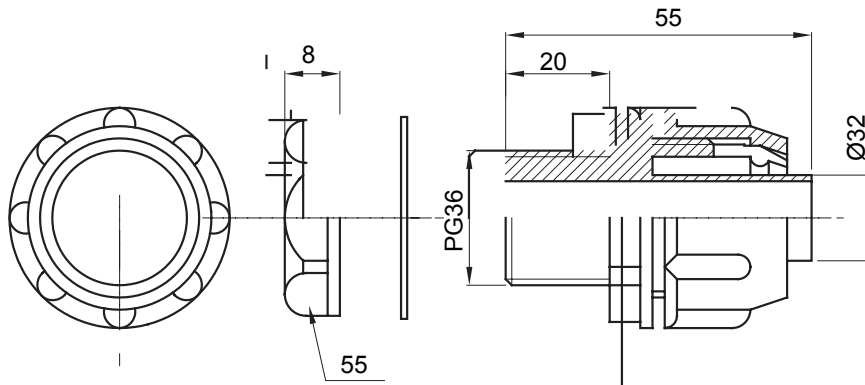

Straight and revolving coupling device for sheath with IP54 protection degree.

Colour	Grey RAL 7035	IP degree	IP54
PG pitch	36	Sheath Ø (mm)	32
Type	Fixed	Electrocod	210

DIMENSIONAL

TECHNICAL SYMBOLOGY

IP54