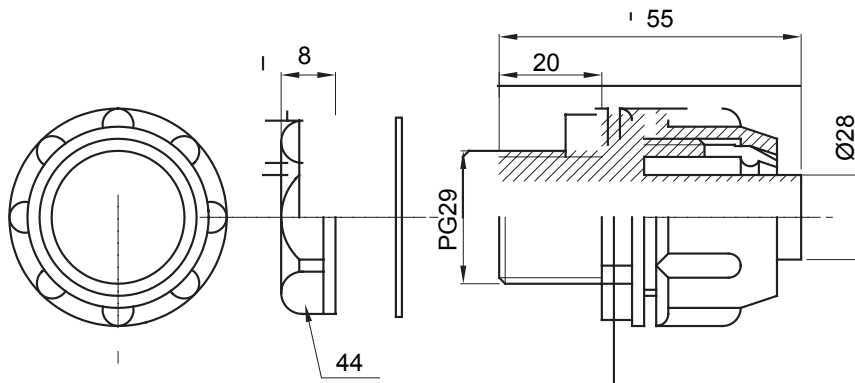

Straight and revolving coupling device for sheath with IP54 protection degree.

Colour	Grey RAL 7035	IP degree	IP54
PG pitch	29	Sheath Ø (mm)	28
Type	Fixed	Electrocod	210

### DIMENSIONAL