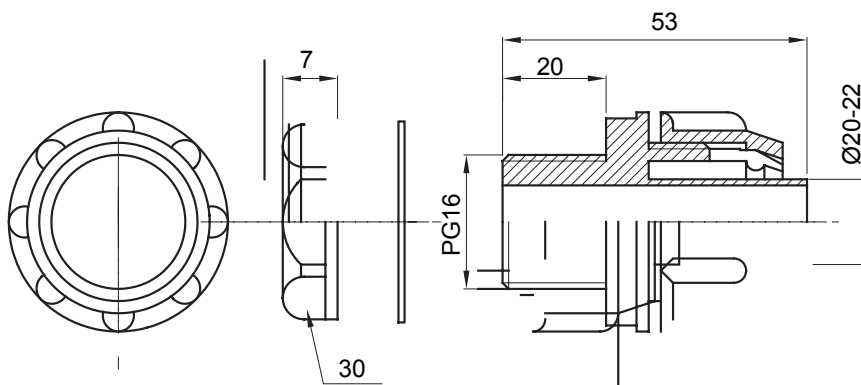

Straight and revolving coupling device for sheath with IP54 protection degree.

Colour	Grey RAL 7035	IP degree	IP54
PG pitch	16	Sheath Ø (mm)	20-22
Type	Fixed	Electrocod	210

DIMENSIONAL

TECHNICAL SYMBOLOGY