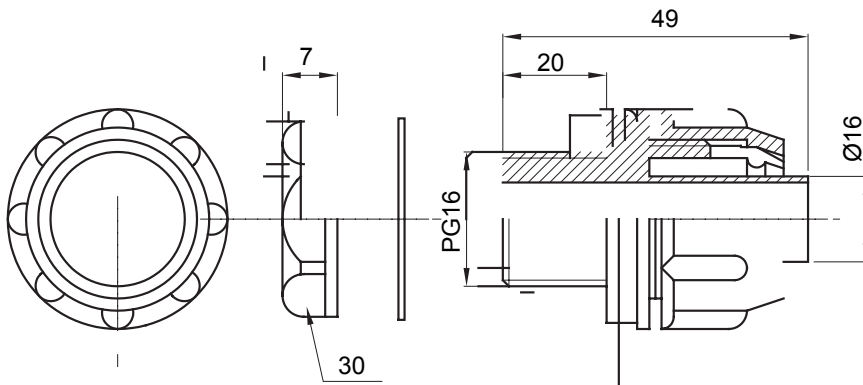

Straight and revolving coupling device for sheath with IP54 protection degree.

Colour	Grey RAL 7035	IP degree	IP54
PG pitch	16	Sheath Ø (mm)	16
Type	Fixed	Electrocod	210

### DIMENSIONAL