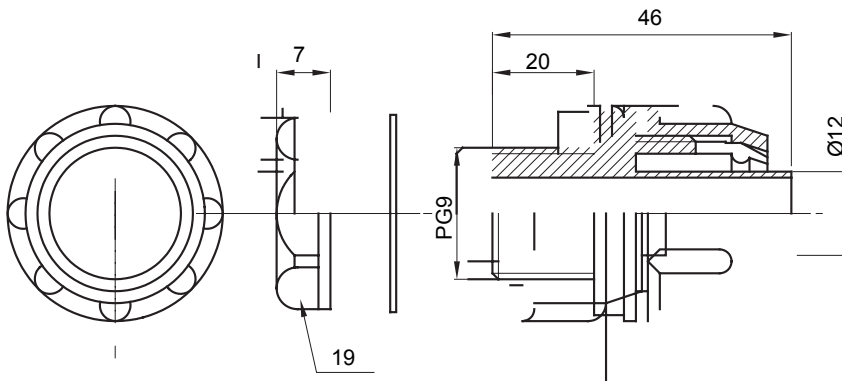

Straight and revolving coupling device for sheath with IP54 protection degree.

Colour	Grey RAL 7035	IP degree	IP54
PG pitch	9	Sheath Ø (mm)	12
Type	Fixed	Electrocod	210

DIMENSIONAL

TECHNICAL SYMBOLOGY

IP

IP54