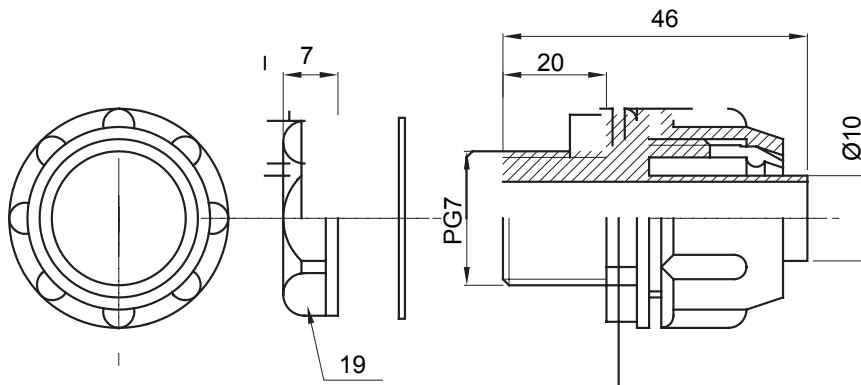

Straight and revolving coupling device for sheath with IP54 protection degree.

Colour	Grey RAL 7035	IP degree	IP54
PG pitch	7	Sheath Ø (mm)	10
Type	Fixed	Electrocod	210

DIMENSIONAL

TECHNICAL SYMBOLOGY

IP

IP54