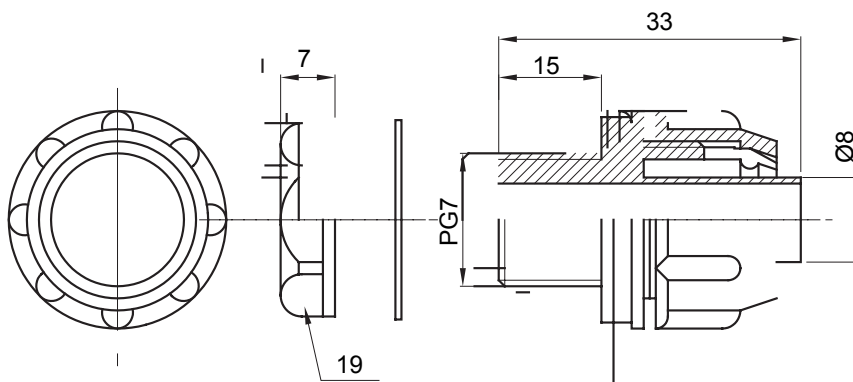

Straight and revolving coupling device for sheath with IP54 protection degree.

Colour	Grey RAL 7035	IP degree	IP54
PG pitch	7	Sheath Ø (mm)	8
Type	Fixed	Electrocod	210

DIMENSIONAL

TECHNICAL SYMBOLOGY

IP

IP54