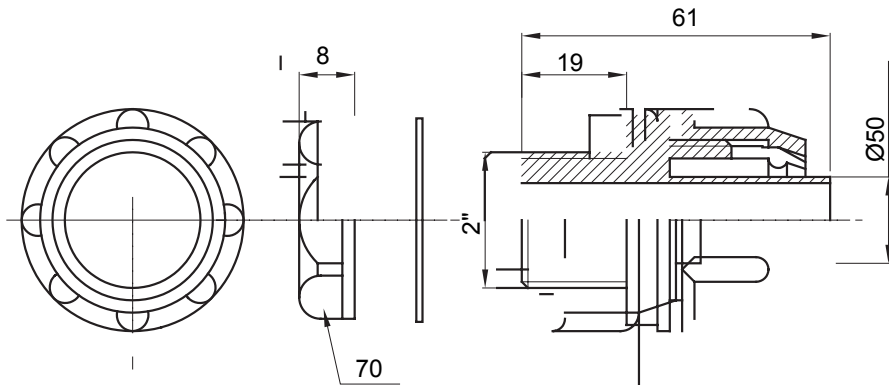

Straight and revolving coupling device for sheath with IP54 protection degree.

Colour	Grey RAL 7035	IP degree	IP54
GAS pitch	2"	Sheath Ø (mm)	50
Type	Fixed	Electrocod	210

### DIMENSIONAL