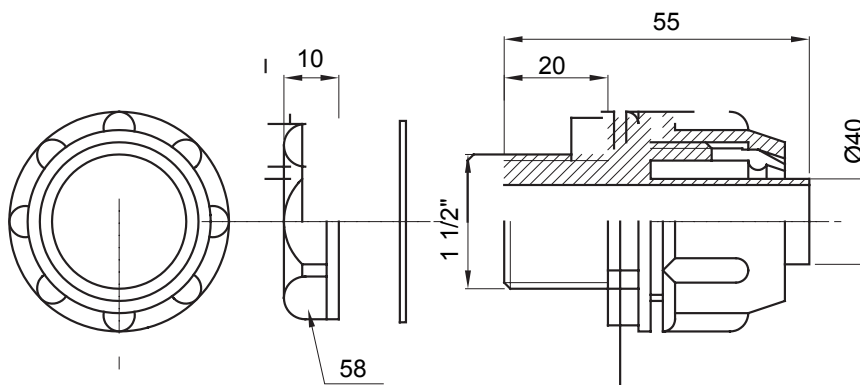

Straight and revolving coupling device for sheath with IP54 protection degree.

Colour	Grey RAL 7035	IP degree	IP54
GAS pitch	1 1/2"	Sheath Ø (mm)	40
Type	Fixed	Electrocod	210

### DIMENSIONAL