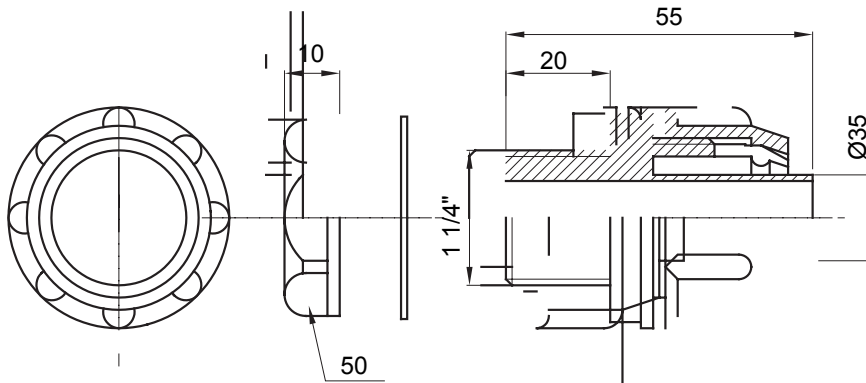

Straight and revolving coupling device for sheath with IP54 protection degree.

Colour	Grey RAL 7035	IP degree	IP54
GAS pitch	1 1/4"	Sheath Ø (mm)	35
Type	Fixed	Electrocod	210

DIMENSIONAL

TECHNICAL SYMBOLOGY