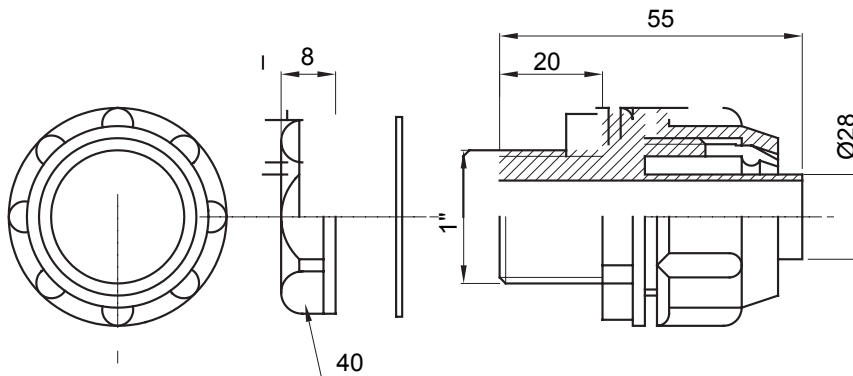

Straight and revolving coupling device for sheath with IP54 protection degree.

Colour	Grey RAL 7035	IP degree	IP54
GAS pitch	1"	Sheath Ø (mm)	28
Type	Fixed	Electrocod	210

DIMENSIONAL

TECHNICAL SYMBOLOGY

IP