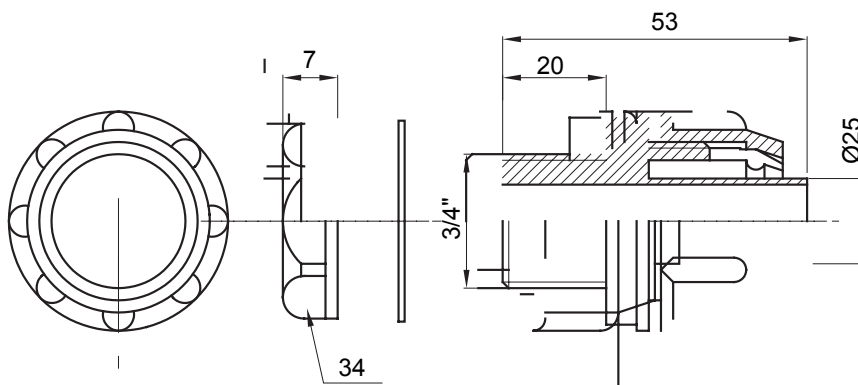

Straight and revolving coupling device for sheath with IP54 protection degree.

Colour	Grey RAL 7035	IP degree	IP54
GAS pitch	3/4"	Sheath Ø (mm)	25
Type	Fixed	Electrocod	210

DIMENSIONAL

TECHNICAL SYMBOLOGY