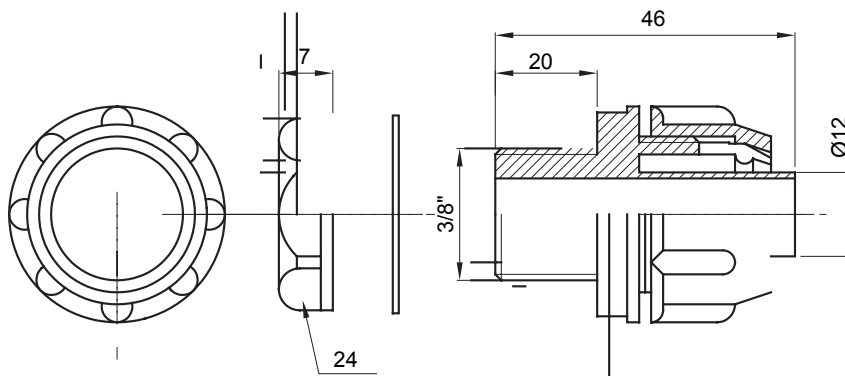

Straight and revolving coupling device for sheath with IP54 protection degree.

Colour	Grey RAL 7035	IP degree	IP54
GAS pitch	3/8"	Sheath Ø (mm)	12
Type	Fixed	Electrocod	210

### DIMENSIONAL