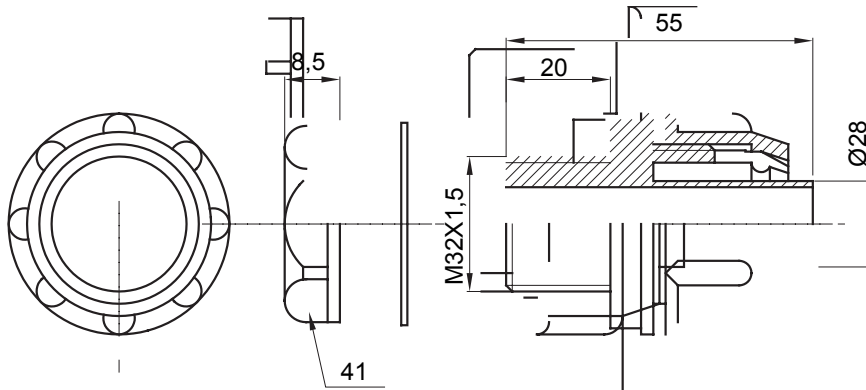

Straight and revolving coupling device for sheath with IP54 protection degree.

Colour	Grey RAL 7035	IP degree	IP54
ISO pitch	M32x1.5	Sheath Ø (mm)	28
Type	Fixed	Electrocod	210

DIMENSIONAL

TECHNICAL SYMBOLOGY