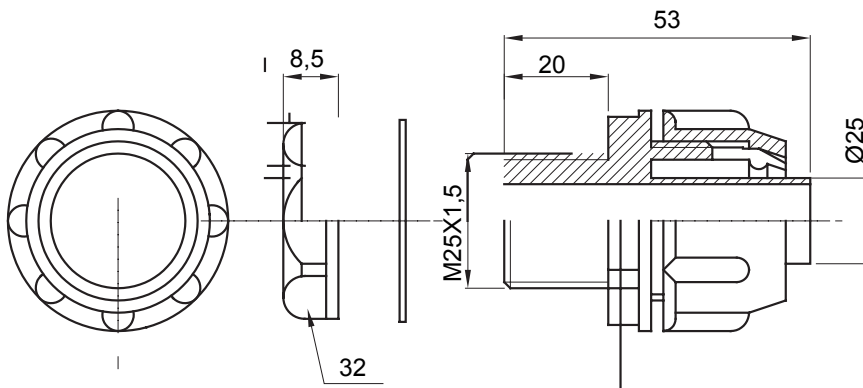

Straight and revolving coupling device for sheath with IP54 protection degree.

|           |               |               |      |
|-----------|---------------|---------------|------|
| Colour    | Grey RAL 7035 | IP degree     | IP54 |
| ISO pitch | M25x1.5       | Sheath Ø (mm) | 25   |
| Type      | Fixed         | Electrocod    | 210  |

### DIMENSIONAL