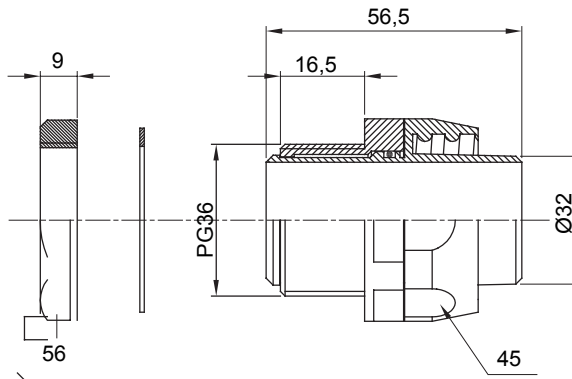

Straight and revolving coupling device for sheath with IP54 protection degree.

Colour	Black RAL 9005	IP degree	IP54
PG pitch	36	Sheath Ø (mm)	32
Type	Revolving	Electrocod	210

DIMENSIONAL

TECHNICAL SYMBOLOGY