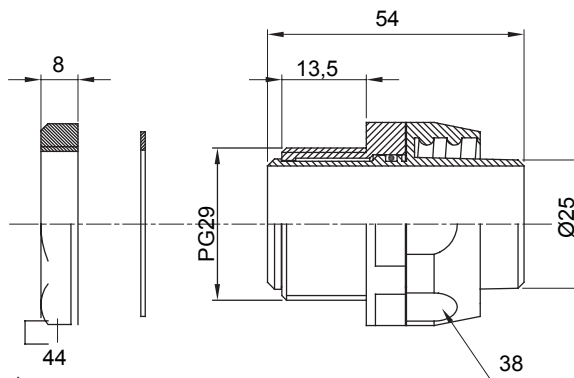

Straight and revolving coupling device for sheath with IP54 protection degree.

| | | | |
|----------|----------------|---------------|------|
| Colour | Black RAL 9005 | IP degree | IP54 |
| PG pitch | 29 | Sheath Ø (mm) | 25 |
| Type | Revolving | Electrocod | 210 |

DIMENSIONAL

TECHNICAL SYMBOLOGY

IP54

STANDARDS/APPROVALS