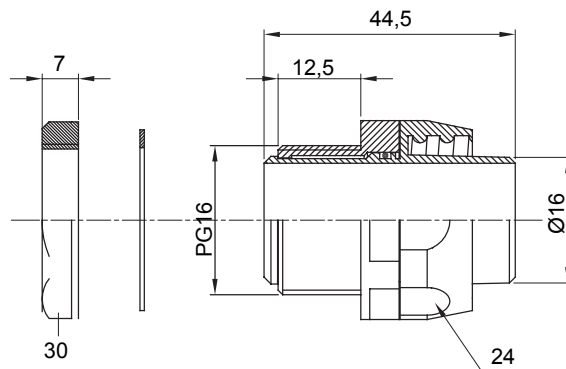

Straight and revolving coupling device for sheath with IP54 protection degree.

Colour	Black RAL 9005	IP degree	IP54
PG pitch	16	Sheath Ø (mm)	16
Type	Revolving	Electrocod	210

DIMENSIONAL

TECHNICAL SYMBOLOGY