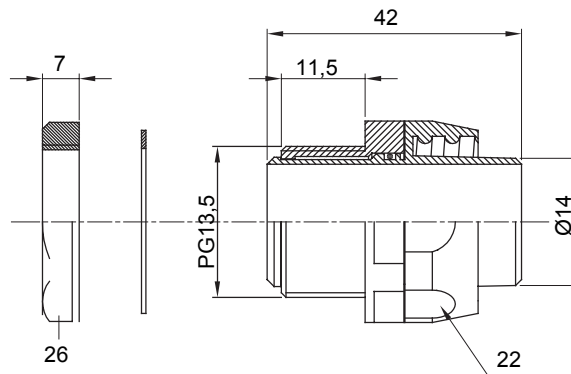

Straight and revolving coupling device for sheath with IP54 protection degree.

Colour	Black RAL 9005	IP degree	IP54
PG pitch	13.5	Sheath Ø (mm)	14
Type	Revolving	Electrocod	210

DIMENSIONAL

TECHNICAL SYMBOLOGY