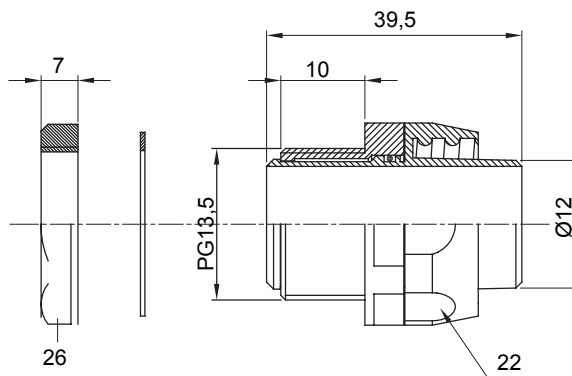

Straight and revolving coupling device for sheath with IP54 protection degree.

Colour	Black RAL 9005	IP degree	IP54
PG pitch	13.5	Sheath Ø (mm)	12
Type	Revolving	Electrocod	210

### DIMENSIONAL