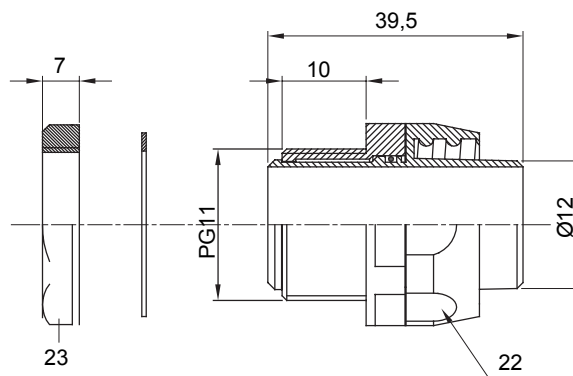

Straight and revolving coupling device for sheath with IP54 protection degree.

Colour	Black RAL 9005	IP degree	IP54
PG pitch	11	Sheath Ø (mm)	12
Type	Revolving	Electrocod	210

DIMENSIONAL

TECHNICAL SYMBOLOGY