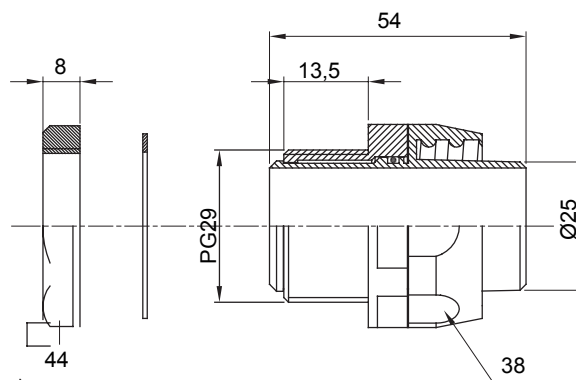

Straight and revolving coupling device for sheath with IP54 protection degree.

Colour	Grey RAL 7035	IP degree	IP54
PG pitch	29	Sheath Ø (mm)	25
Type of pitch	PG29	Type	Revolving
Electrocod	210		

### DIMENSIONAL