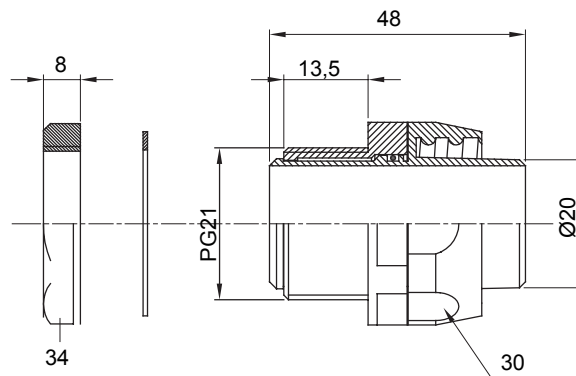

Straight and revolving coupling device for sheath with IP54 protection degree.

Colour	Grey RAL 7035	IP degree	IP54
PG pitch	21	Sheath Ø (mm)	20
Type of pitch	PG21	Type	Revolving
Electrocod	210		

DIMENSIONAL