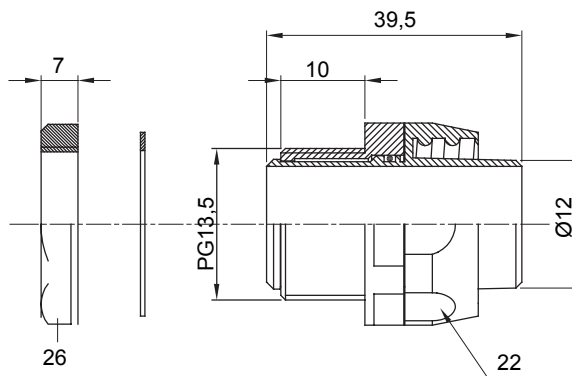

Straight and revolving coupling device for sheath with IP54 protection degree.

Colour	Grey RAL 7035	IP degree	IP54
PG pitch	13.5	Sheath Ø (mm)	12
Type	Revolving	Electrocod	210

### DIMENSIONAL