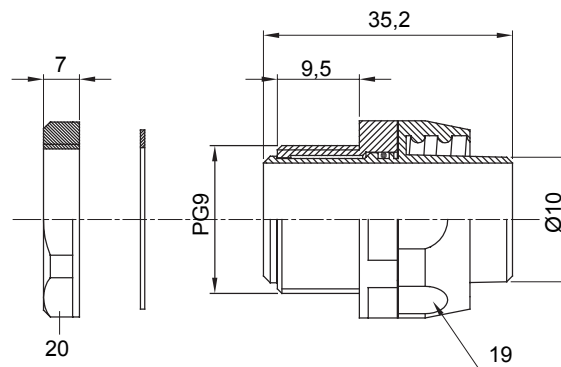

Straight and revolving coupling device for sheath with IP54 protection degree.

Colour	Grey RAL 7035	IP degree	IP54
PG pitch	9	Sheath Ø (mm)	10
Type	Revolving	Electrocod	210

DIMENSIONAL

TECHNICAL SYMBOLOGY