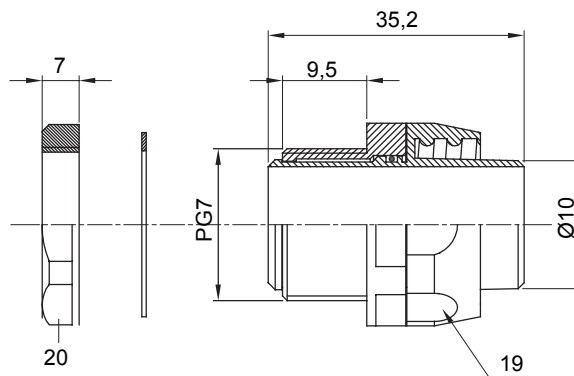

Straight and revolving coupling device for sheath with IP54 protection degree.

Colour	Grey RAL 7035	IP degree	IP54
PG pitch	7	Sheath Ø (mm)	10
Type	Revolving	Electrocod	210

DIMENSIONAL

TECHNICAL SYMBOLOGY