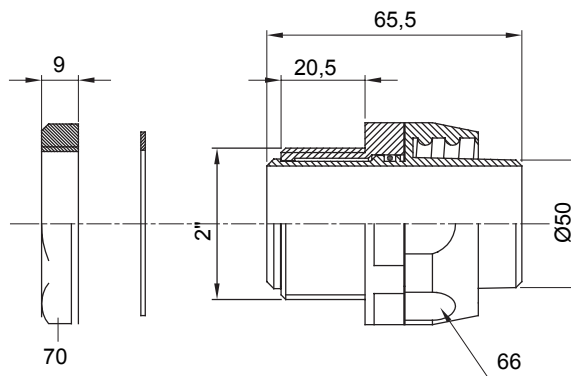

Straight and revolving coupling device for sheath with IP54 protection degree.

Colour	Black RAL 9005	IP degree	IP54
GAS pitch	2"	Sheath Ø (mm)	50
Type	Revolving	Electrocod	210

DIMENSIONAL

TECHNICAL SYMBOLOGY