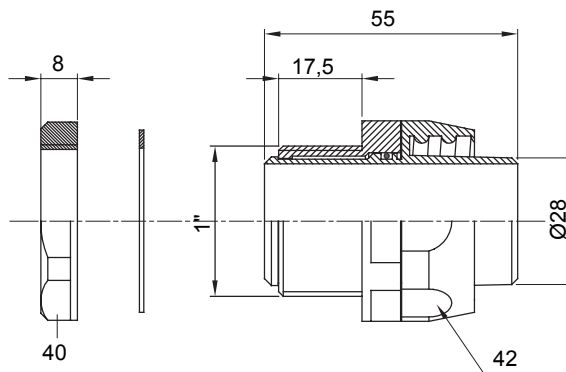

Straight and revolving coupling device for sheath with IP54 protection degree.

Colour	Black RAL 9005	IP degree	IP54
GAS pitch	1"	Sheath Ø (mm)	28
Type	Revolving	Electrocod	210

DIMENSIONAL

TECHNICAL SYMBOLOGY