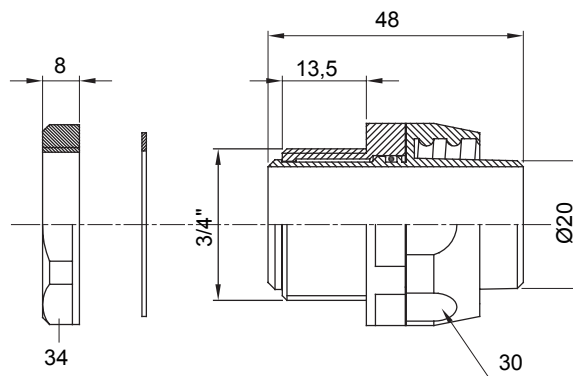

Straight and revolving coupling device for sheath with IP54 protection degree.

Colour	Black RAL 9005	IP degree	IP54
GAS pitch	3/4"	Sheath Ø (mm)	20
Type	Revolving	Electrocod	210

DIMENSIONAL

TECHNICAL SYMBOLOGY