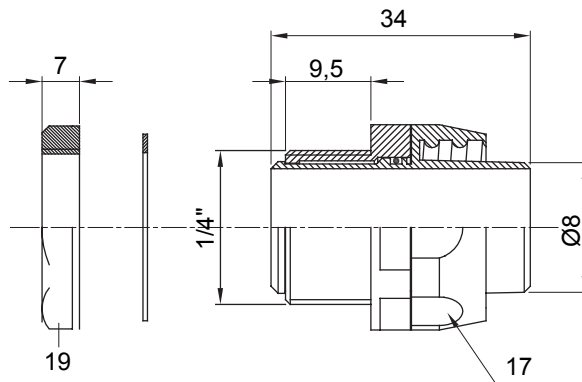

Straight and revolving coupling device for sheath with IP54 protection degree.

Colour	Black RAL 9005	IP degree	IP54
GAS pitch	1/4"	Sheath Ø (mm)	8
Type	Revolving	Electrocod	210

DIMENSIONAL

TECHNICAL SYMBOLOGY