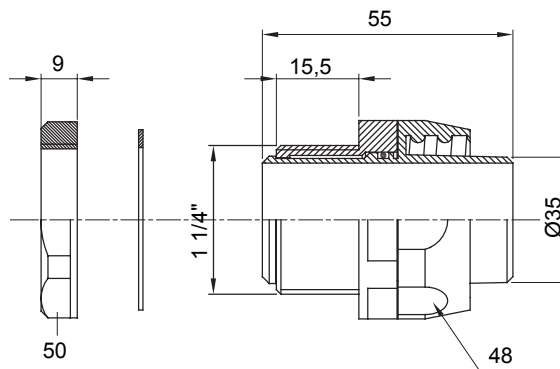

Straight and revolving coupling device for sheath with IP54 protection degree.

Colour	Grey RAL 7035	IP degree	IP54
GAS pitch	1 1/4"	Sheath Ø (mm)	35
Type	Revolving	Electrocod	210

DIMENSIONAL

TECHNICAL SYMBOLOGY