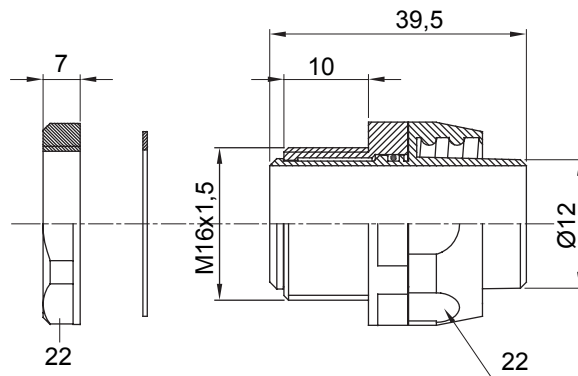

Straight and revolving coupling device for sheath with IP54 protection degree.

Colour	Grey RAL 7035	IP degree	IP54
ISO pitch	M 16x1.5	Sheath Ø (mm)	12
Type	Revolving	Electrocod	210

DIMENSIONAL

TECHNICAL SYMBOLOGY