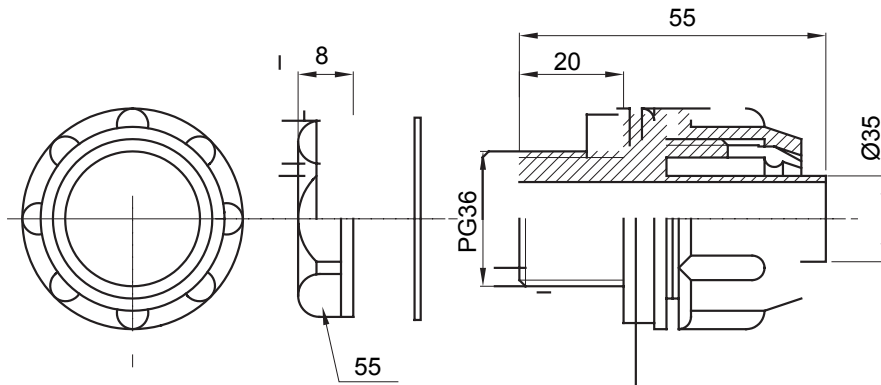

Straight and revolving coupling device for sheath with IP54 protection degree.

Colour	Grey RAL 7035	IP degree	IP54
PG pitch	36	Sheath Ø (mm)	35
Type	Fixed	Electrocod	210

DIMENSIONAL

TECHNICAL SYMBOLOGY

IP