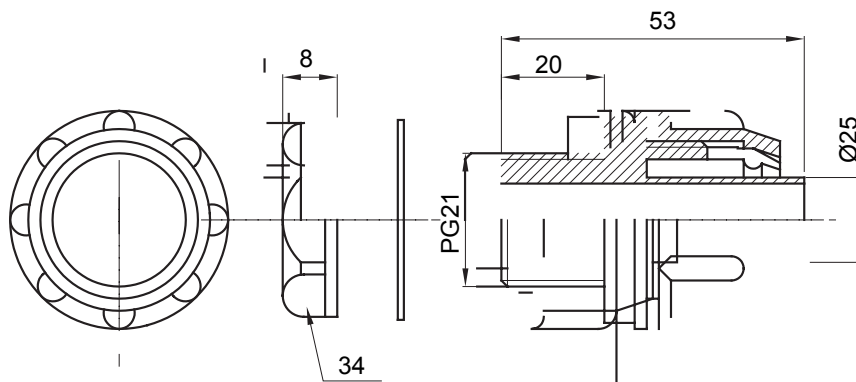

Straight and revolving coupling device for sheath with IP54 protection degree.

Colour	Grey RAL 7035	IP degree	IP54
PG pitch	21	Sheath Ø (mm)	25
Type	Fixed	Electrocod	210

DIMENSIONAL

TECHNICAL SYMBOLOGY

IP