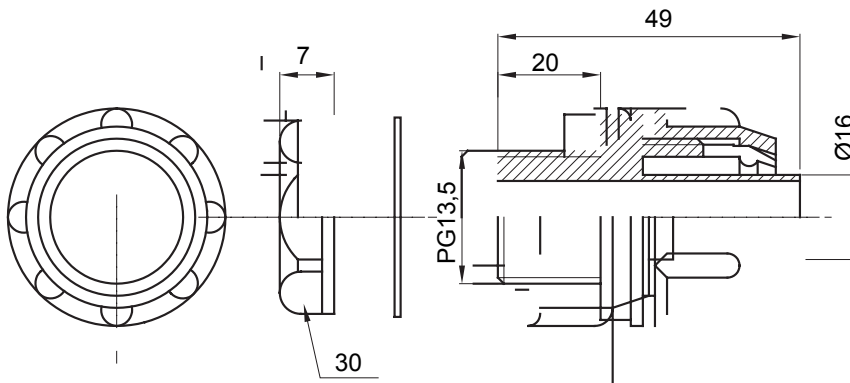

Straight and revolving coupling device for sheath with IP54 protection degree.

Colour	Grey RAL 7035	IP degree	IP54
PG pitch	13.5	Sheath Ø (mm)	16
Type	Fixed	Electrocod	210

DIMENSIONAL

TECHNICAL SYMBOLOGY