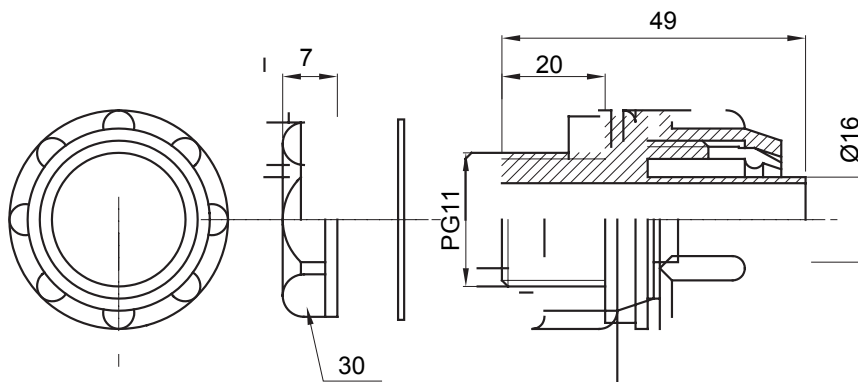

Straight and revolving coupling device for sheath with IP54 protection degree.

| | | | |
|----------|---------------|---------------|------|
| Colour | Grey RAL 7035 | IP degree | IP54 |
| PG pitch | 11 | Sheath Ø (mm) | 16 |
| Type | Fixed | Electrocod | 210 |

DIMENSIONAL

TECHNICAL SYMBOLOGY

IP

IP54

STANDARDS/APPROVALS