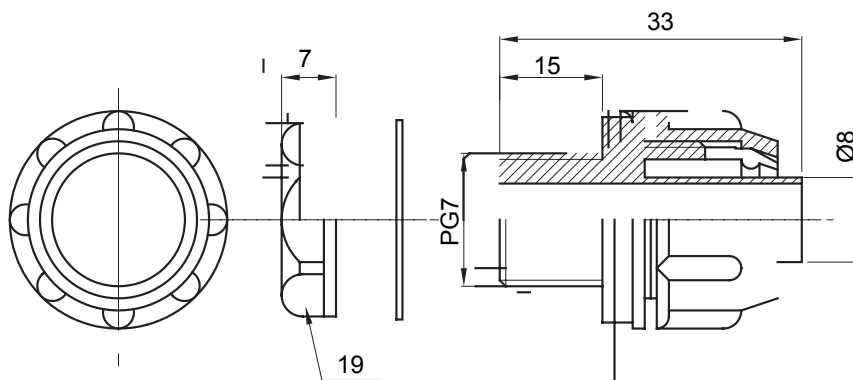

Straight and revolving coupling device for sheath with IP54 protection degree.

Colour	Grey RAL 7035	IP degree	IP54
PG pitch	7	Sheath Ø (mm)	8
Type	Fixed	Electrocod	210

DIMENSIONAL

TECHNICAL SYMBOLOGY

IP

IP54