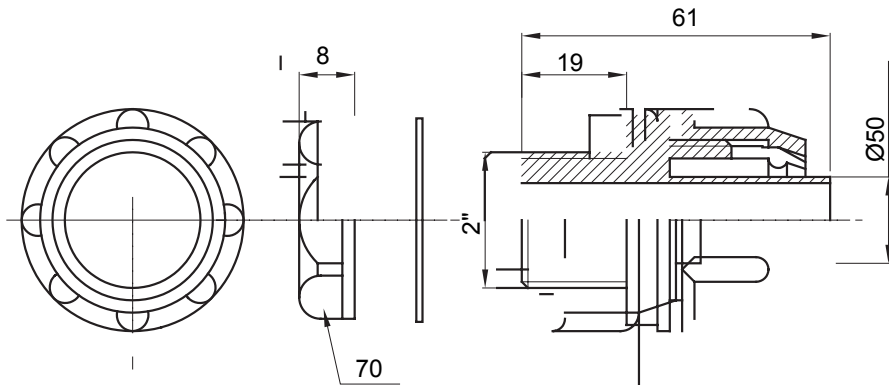

Straight and revolving coupling device for sheath with IP54 protection degree.

Colour	Grey RAL 7035	IP degree	IP54
GAS pitch	2"	Sheath Ø (mm)	50
Type	Fixed	Electrocod	210

DIMENSIONAL

TECHNICAL SYMBOLOGY

IP