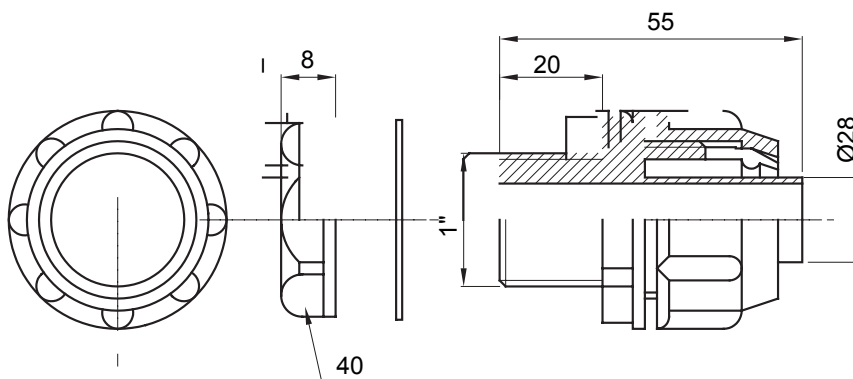

## DX56228

DF Range

Straight and revolving coupling device for sheath with IP54 protection degree.

Colour	Grey RAL 7035	IP degree	IP54
GAS pitch	1"	Sheath Ø (mm)	28
Type	Fixed	Electrocod	210

### DIMENSIONAL